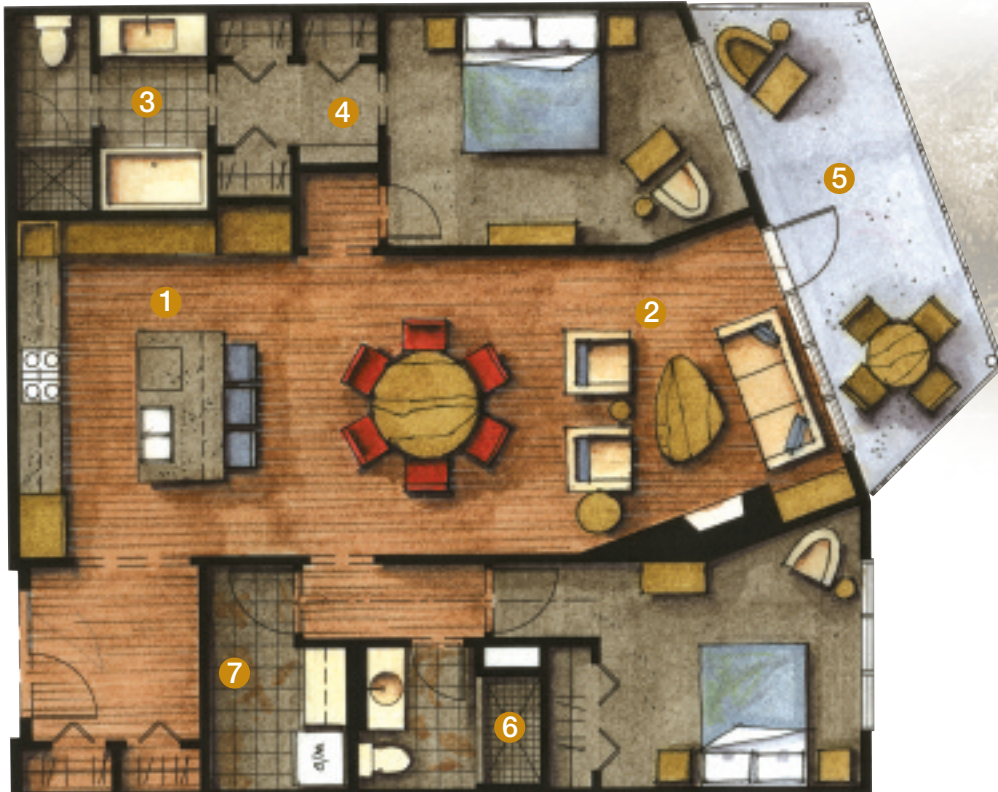

the *Aura* (B)

1376 Square feet

This plan is for marketing purposes only, and is subject to change. All images are artist's renditions only.

- ① Entertaining kitchen with abundant pantry and storage.
- ② Spacious living arrangement maximizing views.
- ③ Master suite with shower and separate luxurious soaking tub.
- ④ Master suite boasts large walk through closet.
- ⑤ Terrace perfect for lounging.
- ⑥ Two-person shower with stylish fixturing.
- ⑦ Large in-house laundry and storage.