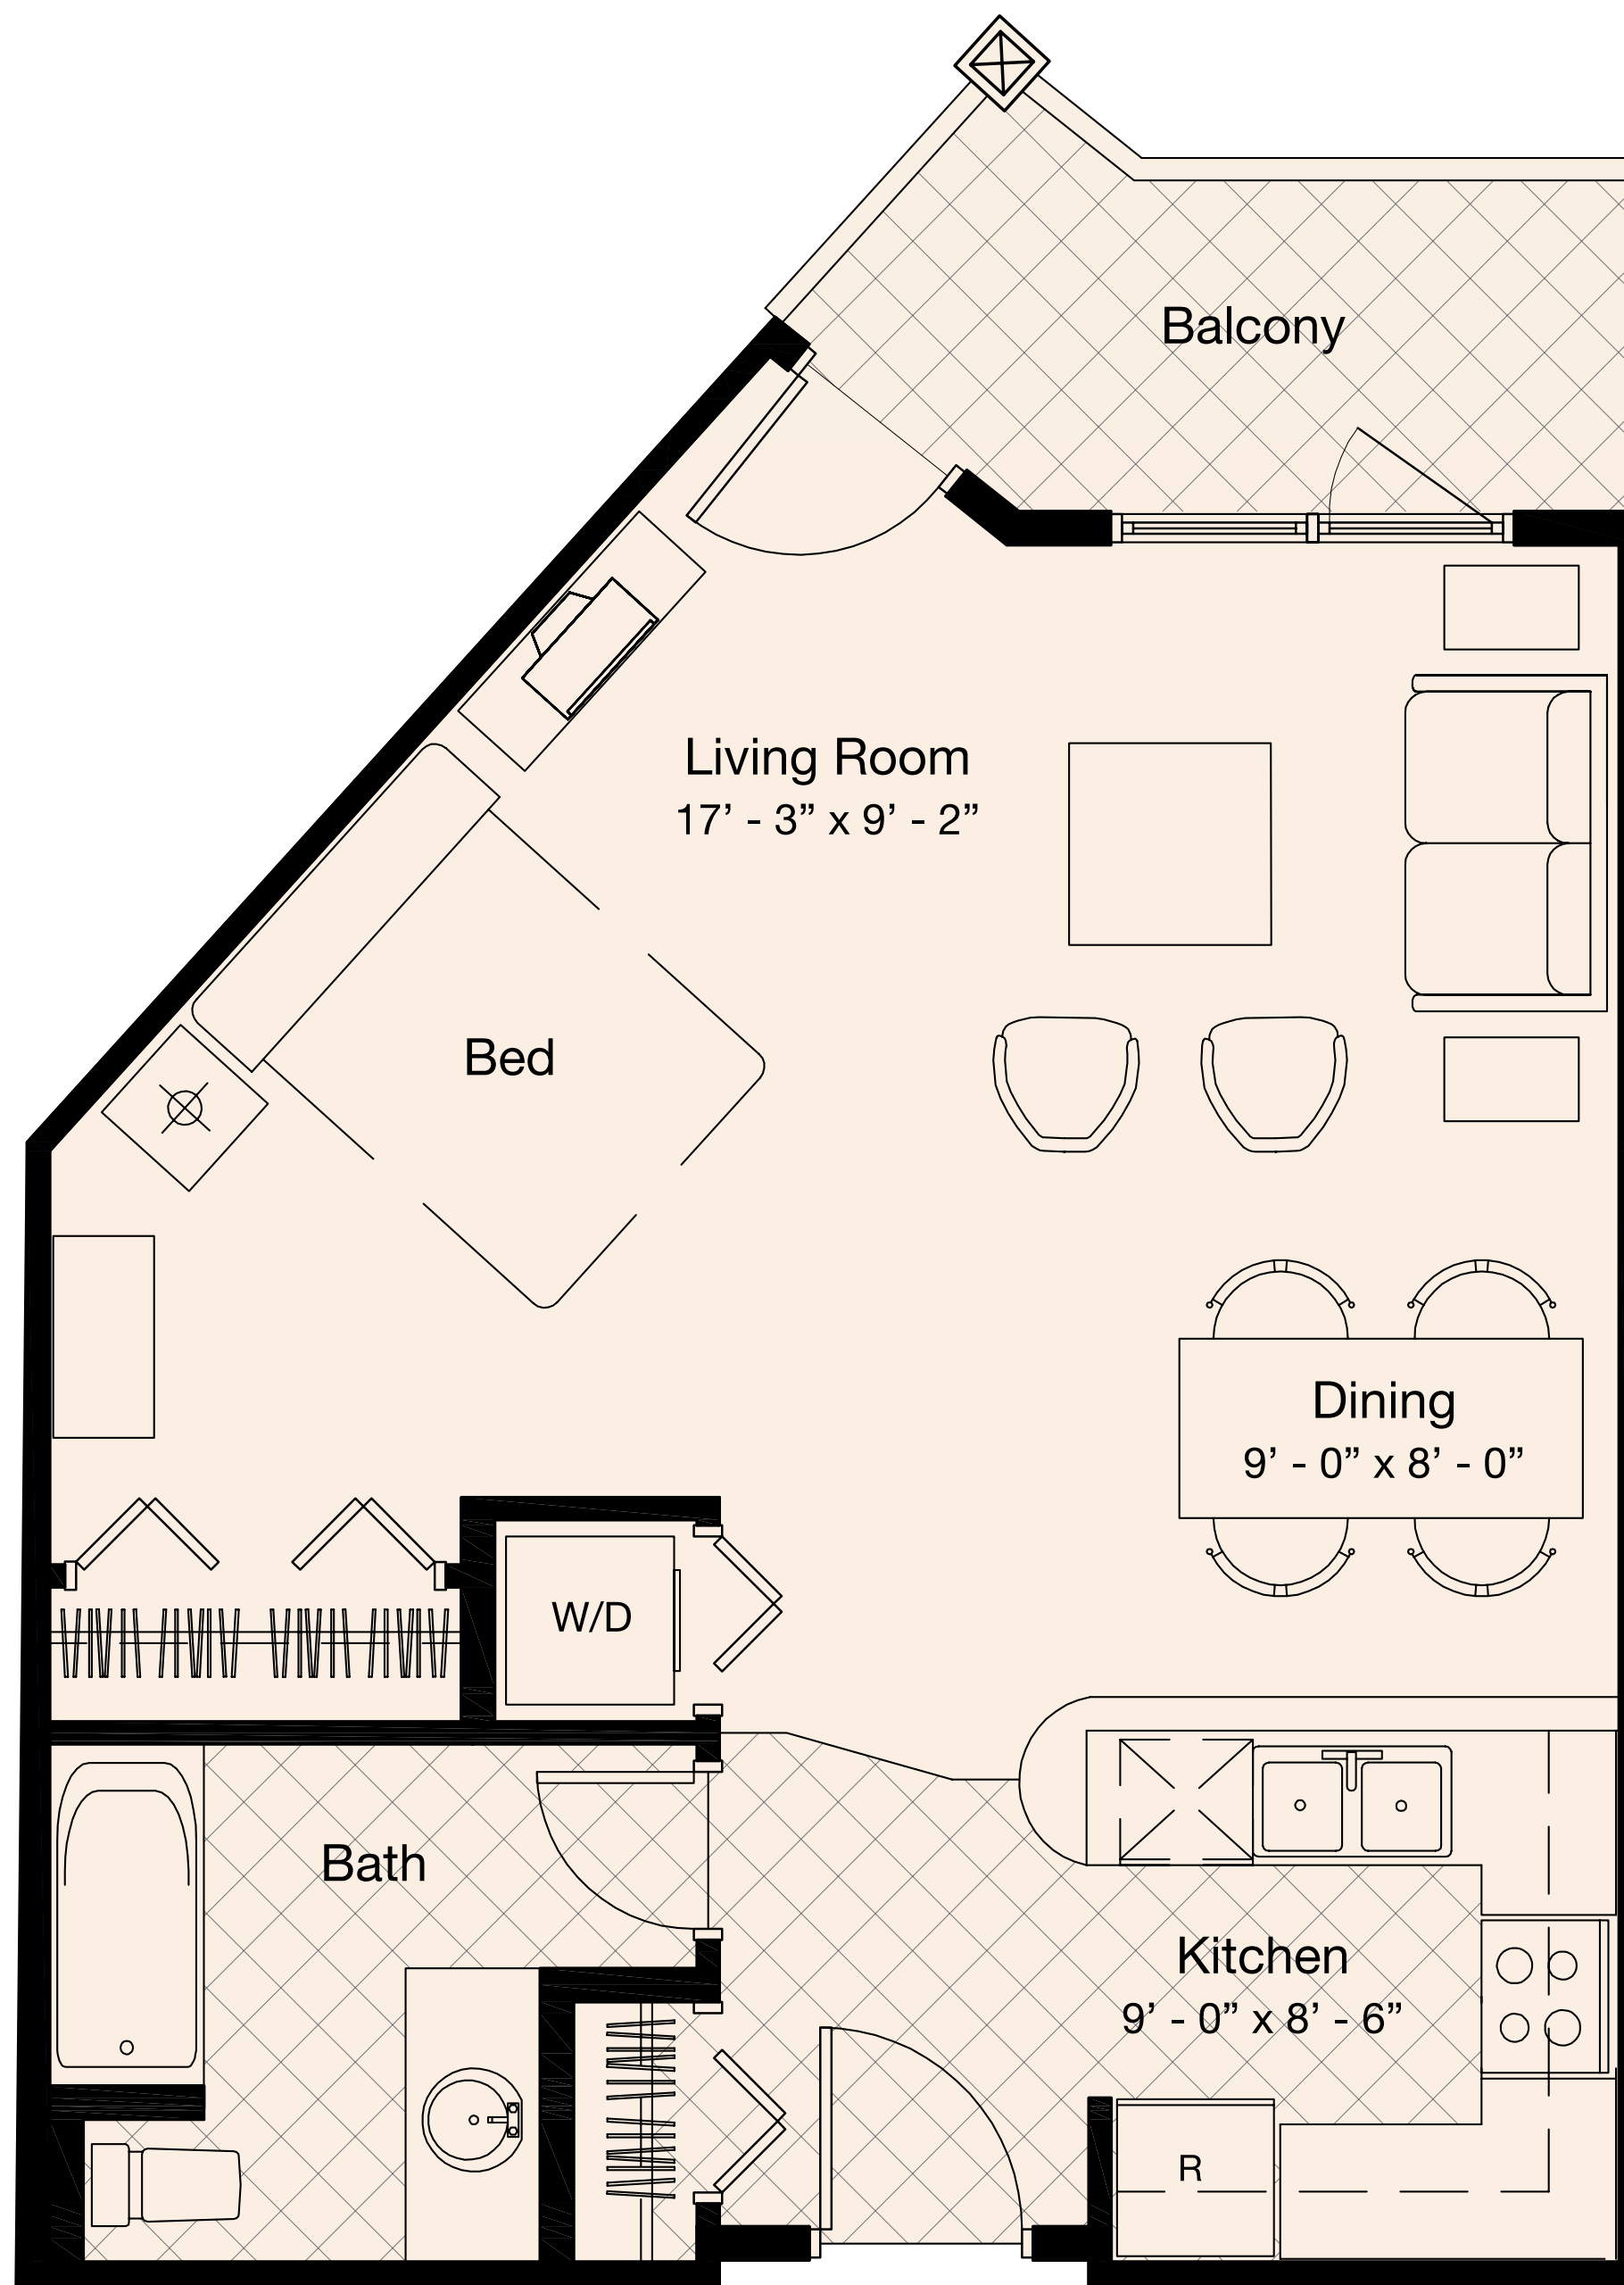

The Creative

604 sqft (C2)

This plan is for marketing purposes only, and is subject to change. All images are artist's renditions only.

■ The Creative (C2)

THE LANDING 

AT ROCKY RIDGE

The Swan Group Inc.