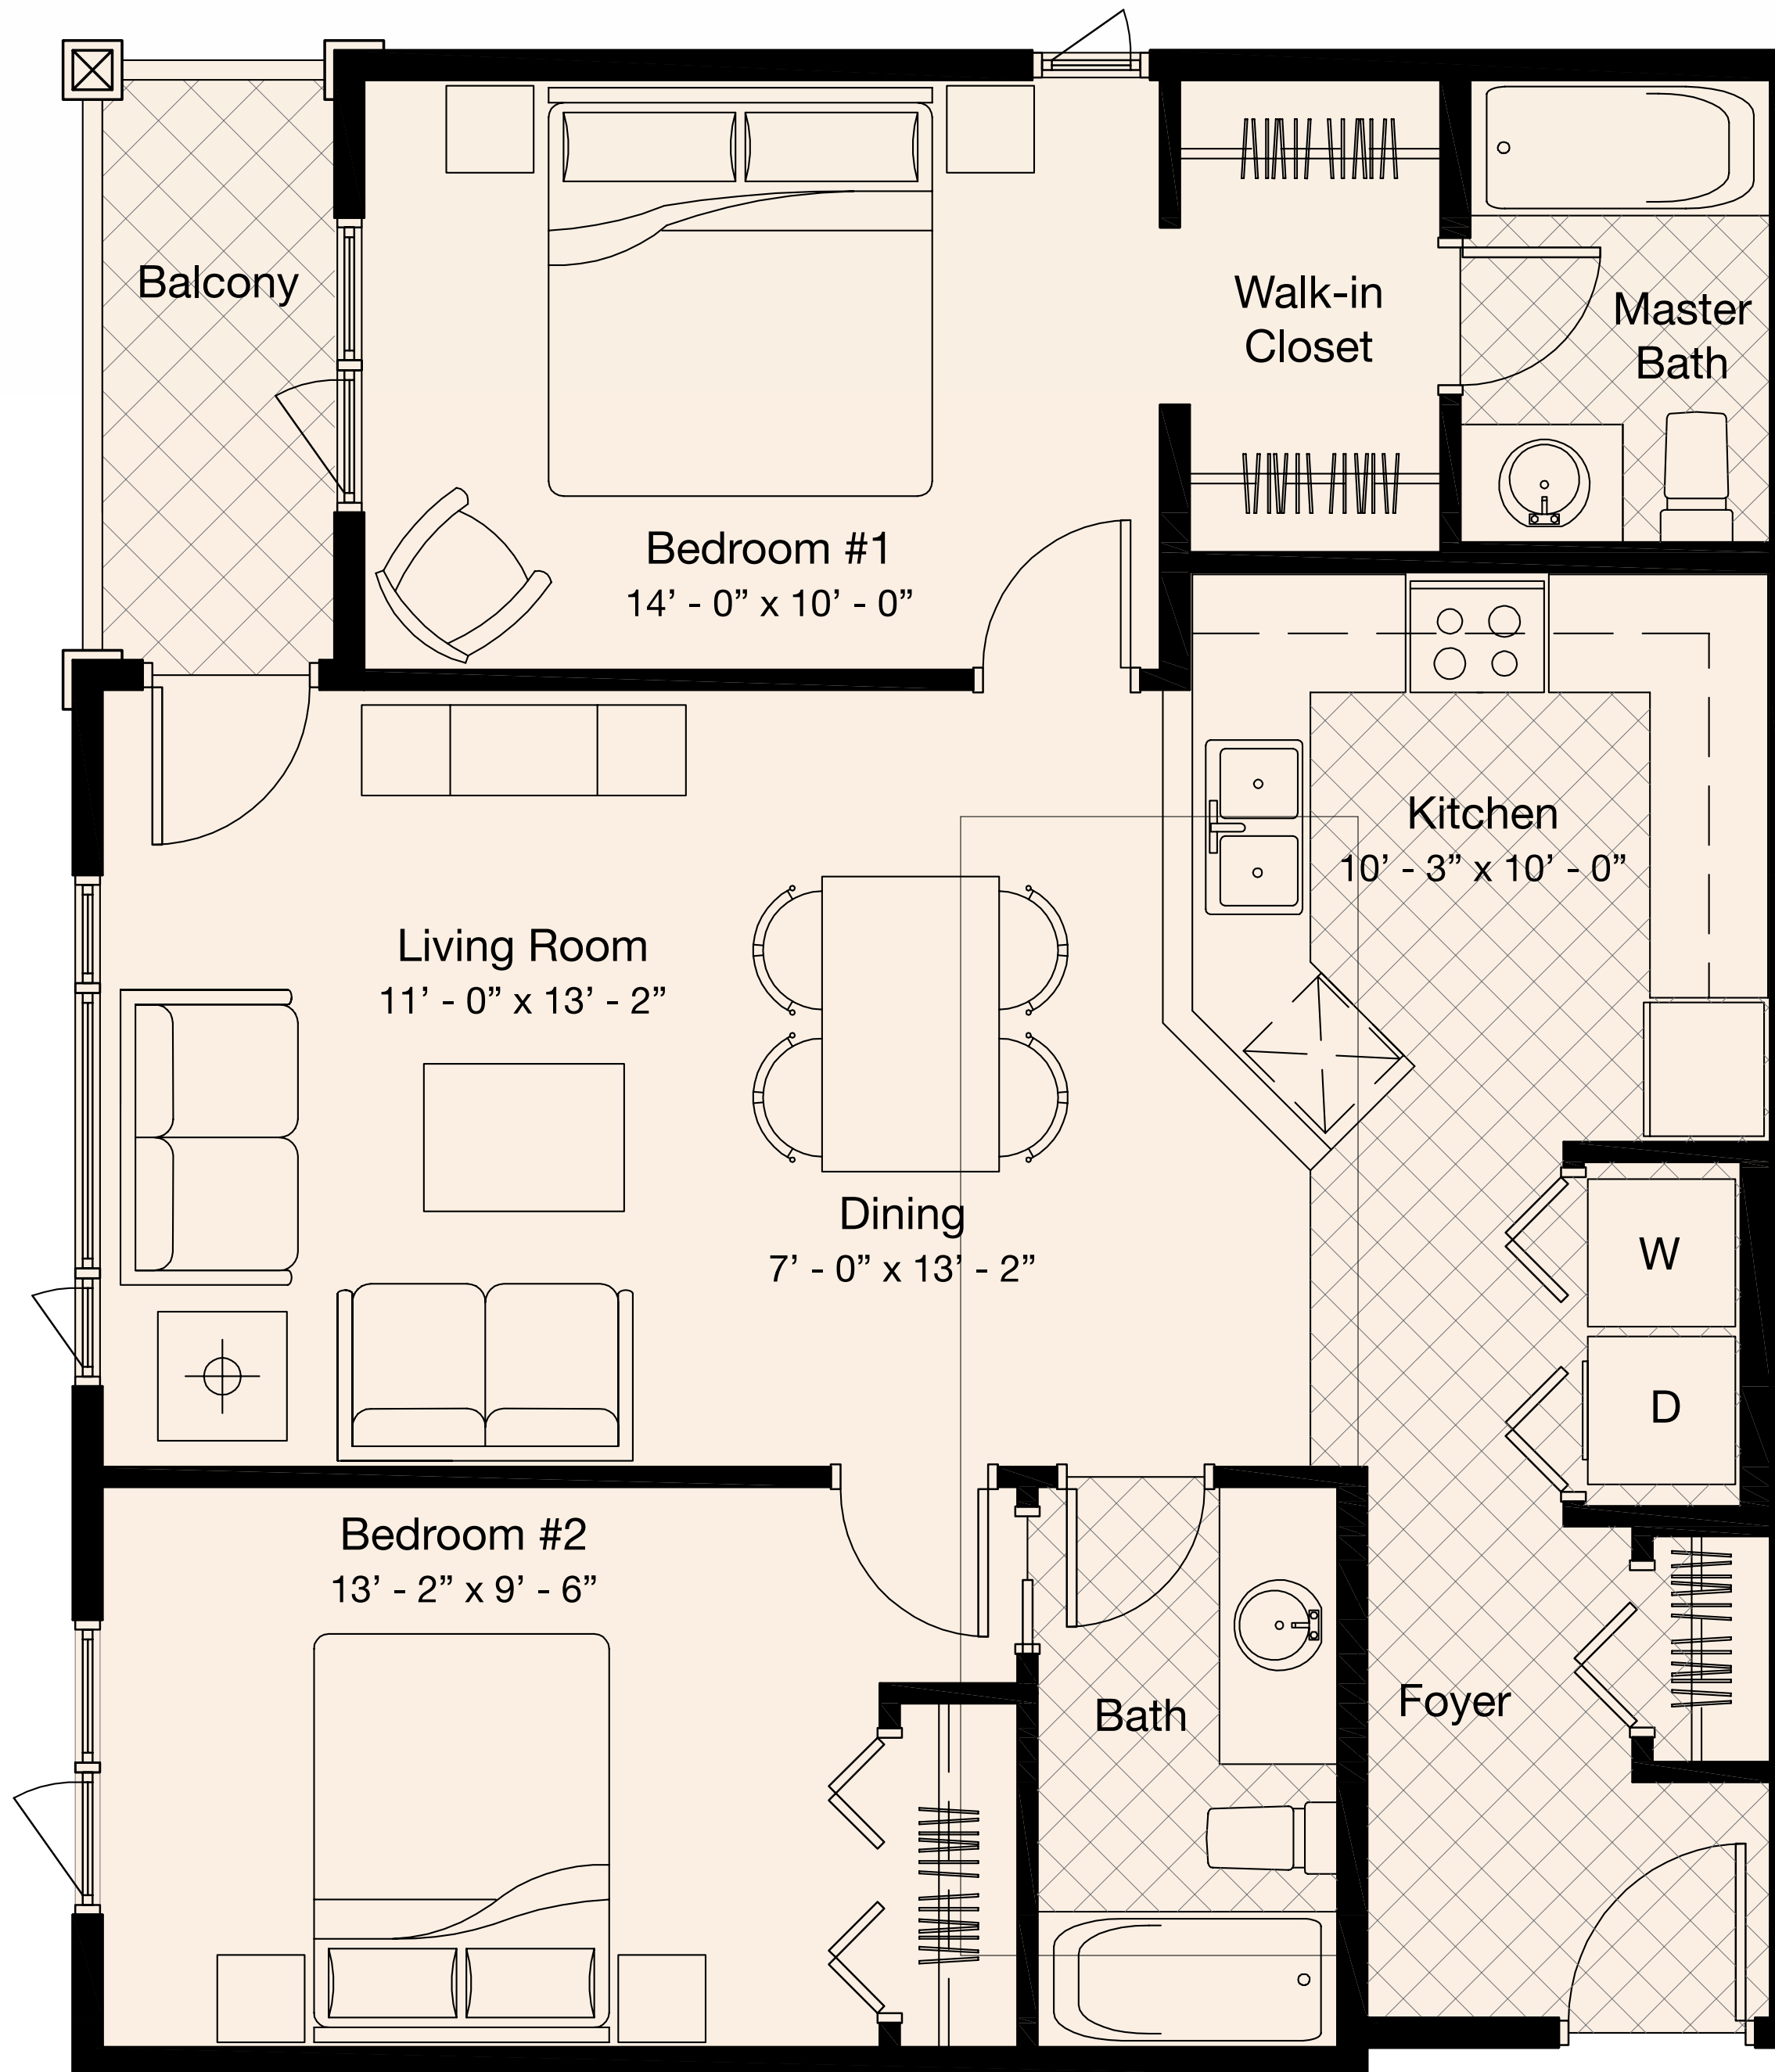

# The Admirer

949 sqft (A3)

This plan is for marketing purposes only, and is subject to change. All images are artist's renditions only.

■ The Admirer (A3)

THE LANDING

AT ROCKY RIDGE

The Swan Group Inc.